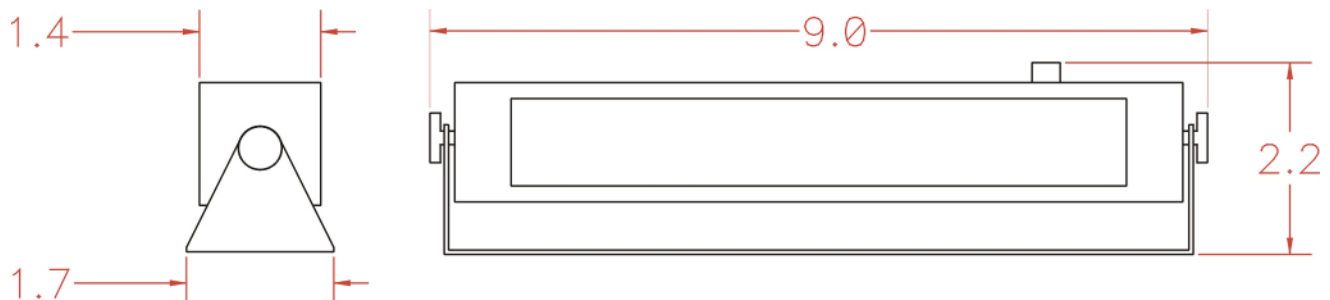

Specifications

Dimensions

Length 5.75 inch
Width: 2.10 inch
Height: .70 inch